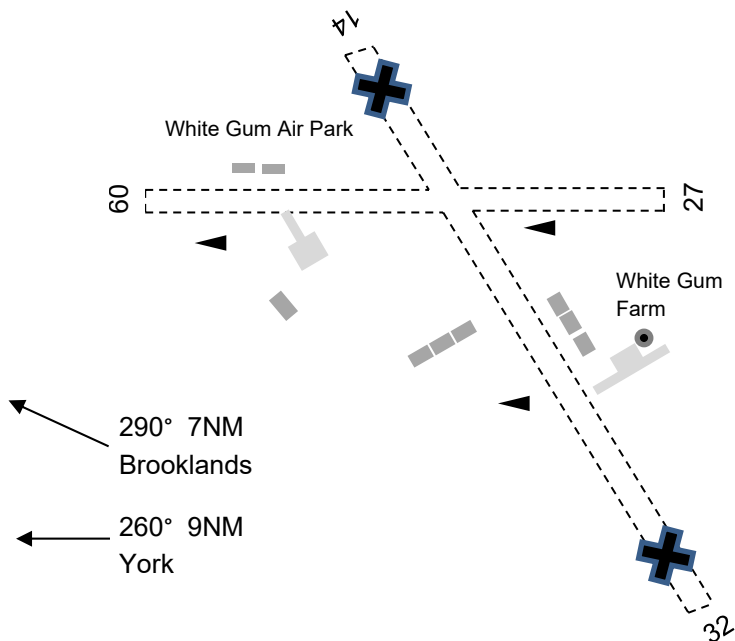

WHITE GUM
ELEV 1000

YWGM
UNCR

WA UTC +8
S31 51.8 E116 56.1 VAR 1 DEG W

CTAF Frequency : 126.7

AD OPR: White Gum Air Park
Phone: 0400 246 906
www.ywgm.com.au

September 2021

White Gum

YWGM

REMARKS

1. Caution, ultralight flight training ops.
2. Power Line 150m from the threshold of RWY 14.
3. Danger Zone at Brooklands 7NM 290°
4. RWY 14-32 NOT Available.
5. AD not AVBL HN
6. Strict fly neighbourly procedures apply: -
  Avoid overflying residence in the adjacent northern property.

HANDLING SERVICES AND FACILITIES

MoGas fuel purchase at Bar and Grill

PASSENGER FACILITIES

AC/WC at White Gum Farm. Mobile phone coverage.

PHYSICAL CHARACTERISTICS

RWY 09/27 750M red gravel.
RWY 14/32 1400M RWY Trees and 3° slope down to the north.

ATS COMMUNICATIONS FACILITIES

FIA MELBOURNE CENTRE 120.3 Circuit Area

CHARTS RELATED TO THE AERODROME

WAC 3351.

WESTFLY 2021 INFORMATION

Expect increased in traffic in the area.
Expect light, slow and heavy, fast aircraft in the area.
Runway 14-32 NOT Available.
All aircraft to follow ground marshal then parking marshal upon arrival.
Aircraft taxiing runway 14-32 must have an escort.

See additional information on the WestFly web site
www.westfly.com.au